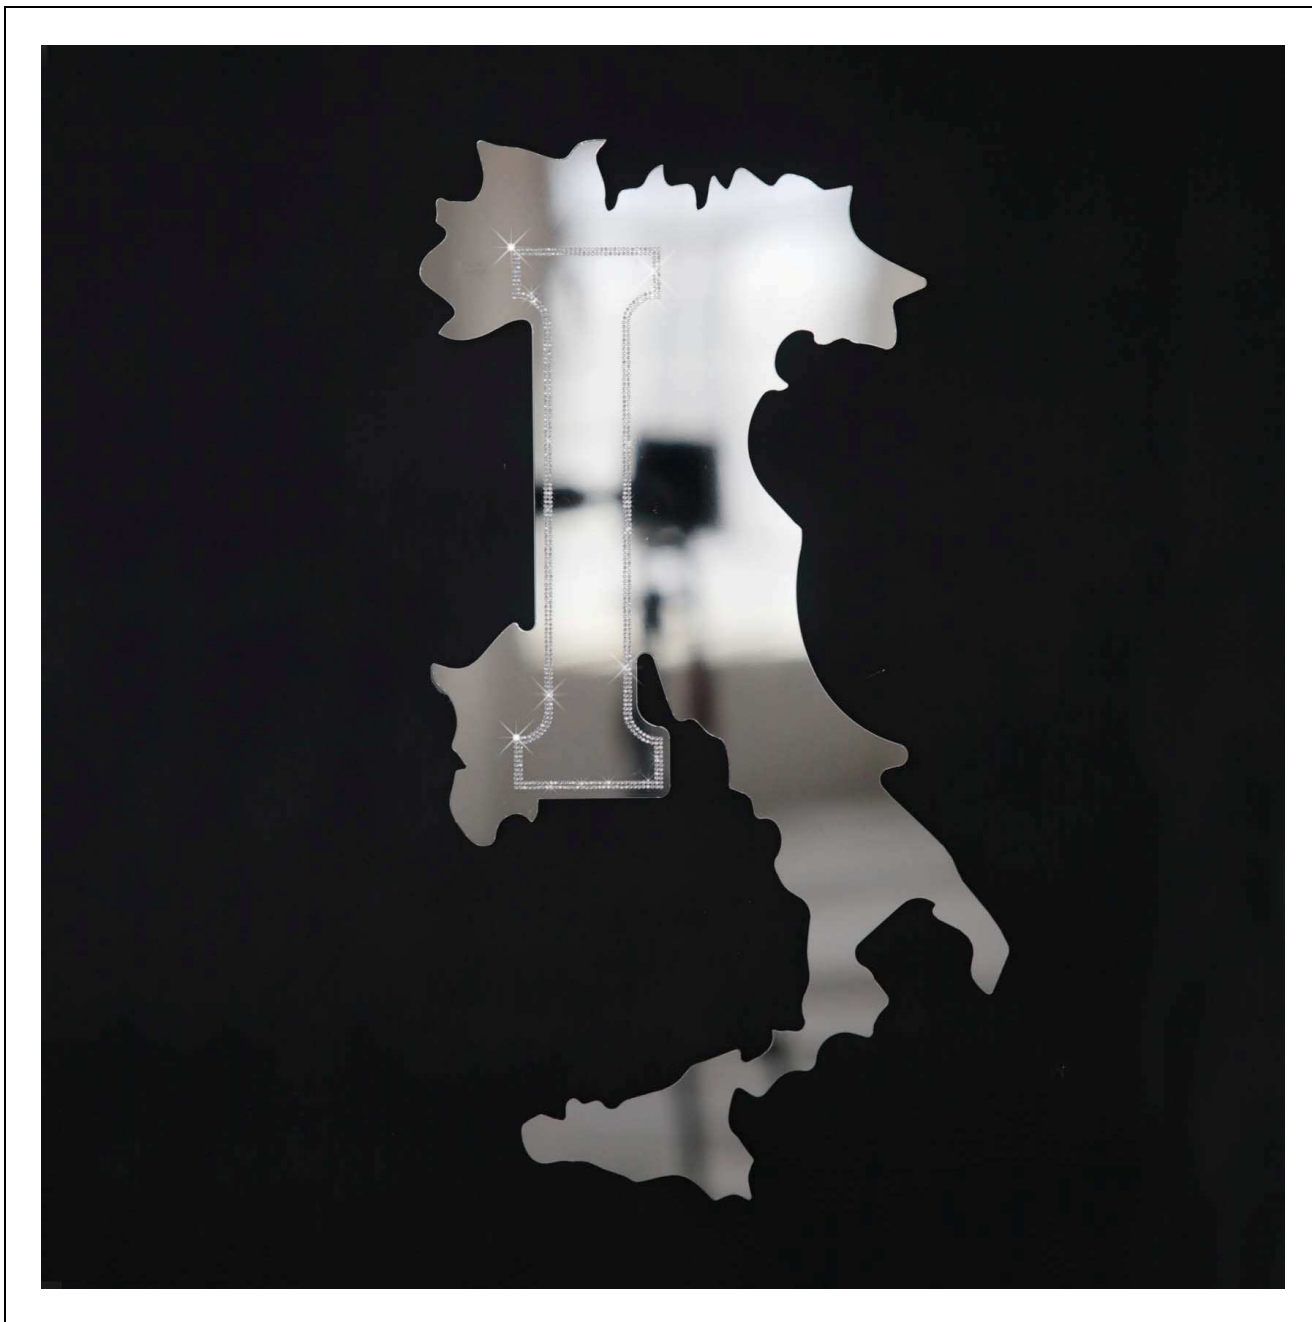

Project: **MIRRORING SURFACE**

Work: **ANNIVERSARY**

Acciaio a specchio con cristalli Swarovski® / Stainless Steel mirror with Swarovski® Crystals
41x75 cm

2011

Edition of 1 + P.A.