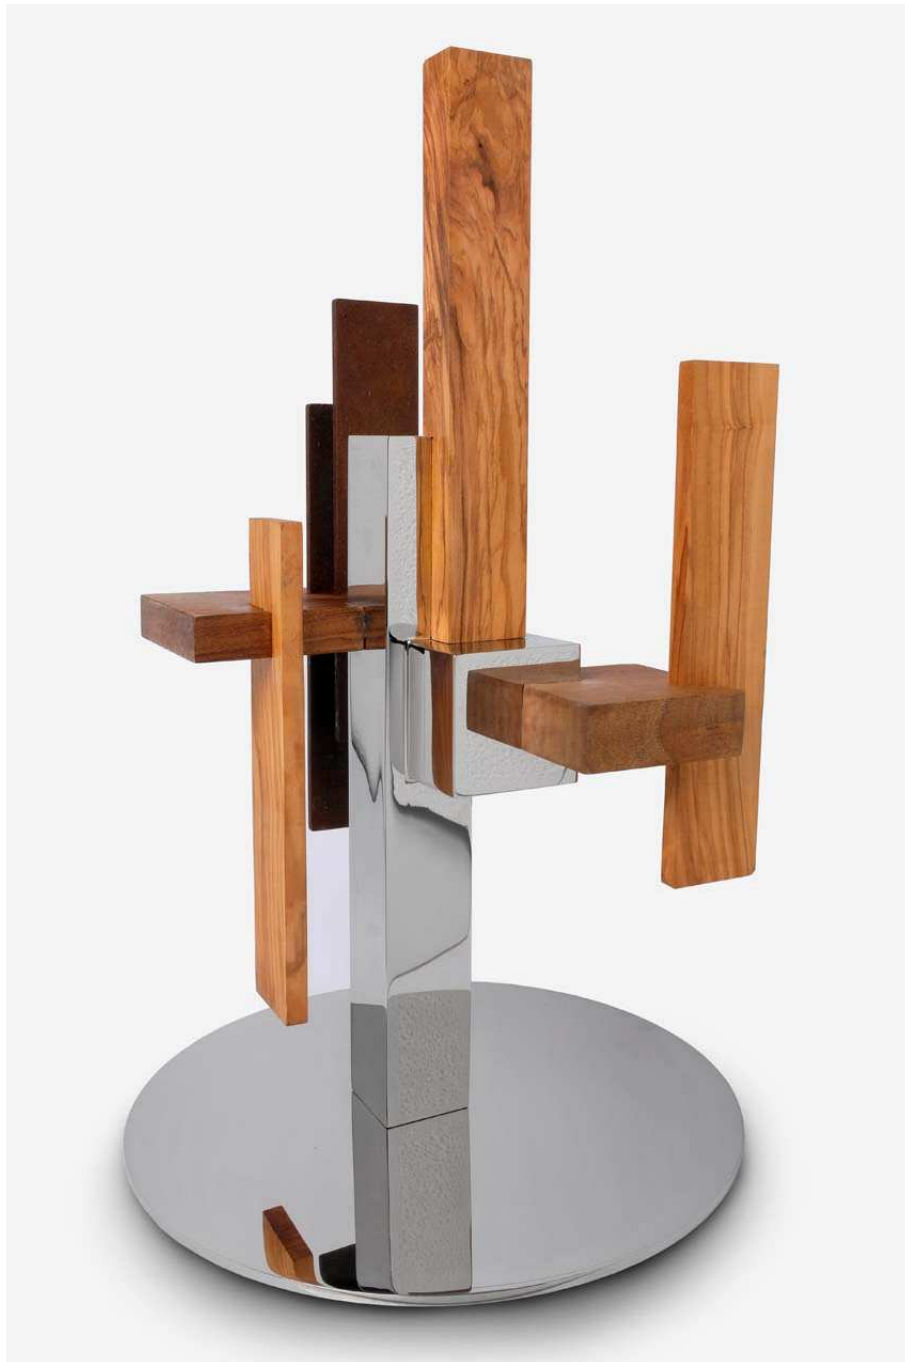

Project: **SCULTURE VERTICAL REFLECTION**

Work: **VR2018_SC01 h500**

Acciaio a specchio lucidato a mano e legno di ulivo e noce

Stainless steel mirror polished by hands, olive & walnut wood

Diametro 30 x h 50 cm

2018

Edition of 3 + P.A.

DANIELE BASSO

Via Salita di Riva, 3 – 13900 Biella – Italy

M: +39 329 2323148 - P: +39 015 2523296 - info@danielebasso.it

www.danielebasso.it